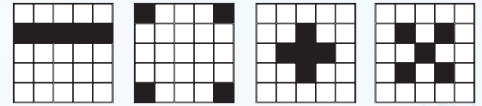

1. Crazy Shooting Star   2. Two of the Seven Ways   3. Side Track