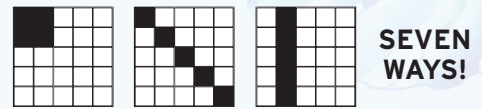

MAIN SESSION

9. Eight Around The Corner	Yellow	Pays $200
10. Smiley Face	Pink	Pays $200

SPECIAL INDIAN STAR

11. Indian Star	Red	Pays $300

INTERMISSION • 15 MINUTES

MAIN SESSION

12. Crazy Teeter Totter	Grey	Pays $200
13. Double Frame	Olive	Pays $200

DOUBLE ACTION

14. Double Action	XXX	Pays 50/50, 50/50x2 or $1,199

SPECIAL CW PROGRESSIVE

15a. Large C	Blue	Pays $50
15b. "C" Onto Blackout	XXX	Pays $250

MAIN SESSION

16. Double Hardway Lines	Brown	Pays $200
17. Six Around The Corner	Red	Pays $200
18. Target	Purple	Pays $200

SPECIAL SUPER NINE PACK

19. Super Nine Pack	Aqua	Pays $200

- Nine Pack in 14 or fewer numbers $10,000 Grand Prize!
- Nine Pack in 15 – $1,199 Every Winner
- Nine Pack in 16 – $1,199 Every Winner
- Nine Pack in 17 – $1,199 Every Winner
- Nine Pack in 18 – $1,199 Every Winner
- Nine Pack in 19 – $1,199 Every Winner
- Nine Pack in 20 – $1,199 Every Winner
- Nine Pack in 21 – $1,199 Every Winner

BONANZA/SUPER BONANZA

20. Bonanza	XXX	Consolation
• Each week the number of balls will increase by one number up to a maximum of 60 numbers to win posted prize amount		

Super Bonanza	Green	Pays $300

- Coverall in 47 or fewer numbers $100,000 Grand Prize!*
- Coverall in 48 – $10,000 Every Winner
- Coverall in 49 – $3,000 Every Winner
- Coverall in 50 – $2,000 Every Winner
- Coverall in 51 – $1,000 Every Winner
- Coverall in 52 – $750 Every Winner
- Coverall in 53 – $500 Every Winner
- Coverall in 54 – $400 Every Winner

REGULAR BINGOS

SEVEN
WAYS!