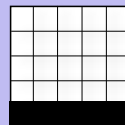

SPECIAL #3-INDIAN STAR

- | | | |
|-----------------|------|--------------|
| 17. Indian Star | Aqua | Pays \$1,199 |
|-----------------|------|--------------|

SUPERMOM BLACKOUT

- | | | |
|---------------------|-----|--------------|
| 18a. Large "M" onto | XXX | Pays \$750 |
| 18b. Full Blackout | XXX | Pays \$5,000 |

1. Regular Bingo
Any of the 7 ways

2. Double Chevron

3. Block of Nine

4. Any Outside Line

5. Crazy Six

6. Railroad Tracks

7. Double Action

8. Large Empty Diamond