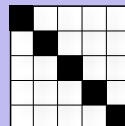

SPECIAL #2-CW BLACKOUT

- | | | |
|---------------------|------|--------------|
| 13a. Crazy "C" onto | Blue | Pays \$750 |
| 13b. Full Blackout | XXX | Pays \$1,199 |

MAIN SESSION GAMES

- | | | |
|-----------------------|--------|------------|
| 14. Ribbon | Brown | Pays \$600 |
| 15. Any Straight Line | Red | Pays \$600 |
| 16. Crazy Arrow Head | Purple | Pays \$600 |

1. Regular Bingo
Any of the 7 ways

2. Double Chevron

3. Block of Nine

4. Any Outside Line

5. Crazy Six

6. Railroad Tracks

7. Double Action

8. Large Empty Diamond