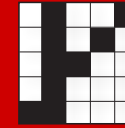

- | | | |
|--------------------------|------|--------------|
| 19. Anniversary Blackout | Blue | Pays \$3,331 |
|--------------------------|------|--------------|

1. Two Blocks of Four

2. 5 Around the Corner

3. Hardway Line

4. Double "C"

5. 2 Straight Lines*

6. Waterfall

7. Large Cross*

8. Odd/Even Blackout

9. Crazy Kite*

10. 6 Pack and a Line*