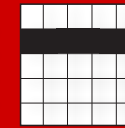

MAIN SESSION

- | | | |
|----------------------|--------|------------|
| 16. 2 Outside Lines* | Brown | Pays \$331 |
| 17. Three Stripes* | Red | Pays \$331 |
| 18. Crazy T* | Purple | Pays \$331 |

ANNIVERSARY BLACKOUT

3. Hardway Line

4. Double "C"

5. 2 Straight Lines*

6. Waterfall

7. Large Cross*

8. Odd/Even Blackout

9. Crazy Kite*

10. 6 Pack and a Line*