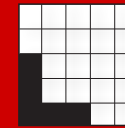

MAIN SESSION

- | | | |
|----------------------|--------|------------|
| 16. 2 Outside Lines* | Brown | Pays \$331 |
| 17. Three Stripes* | Red | Pays \$331 |
| 18. Crazy T* | Purple | Pays \$331 |

ANNIVERSARY BLACKOUT

- | | | |
|--------------------------|------|--------------|
| 19. Anniversary Blackout | Blue | Pays \$3,331 |
|--------------------------|------|--------------|

1. Two Blocks of Four

2. 5 Around the Corner

3. Hardway Line

4. Double "C"

5. 2 Straight Lines*

6. Waterfall

7. Large Cross*

8. Odd/Even Blackout

9. Crazy Kite*

10. 6 Pack and a Line*