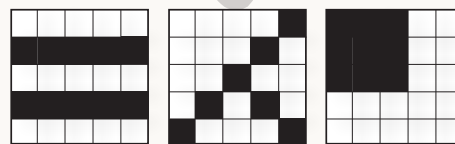

1. Railroad Tracks 2. Double Chevron 3. Block of Nine