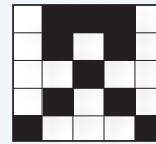

Bingo

is better at the beach!
Evening Program

START-UPS

1. Ribbon	Pink	Pays $100
2. Diagonal w/Opp.Corners	Purple	Pays $100
3. Vertical & Horizontal	Green	Pays $100

MAIN SESSION

4. Block of Nine	Blue	Pays $200
5. Large Crazy "T"	Orange	Pays $200
6. Six Around the Corner	Green	Pays $200
7. One Easy One Hard	Yellow	Pays $200
8. 2x4	Pink	Pays $200

DOUBLE ACTION

9. Double Action Blackout & Super Double Dab	XXX	Pays 50/50

- Coverall in 32 or less $50,000 Grand Prize!*
- Coverall in 33 $25,000 Every Winner
- Coverall in 34 $10,000 Every Winner
- Coverall in 35 $5,000 Every Winner
- Coverall in 36 $1,000 Every Winner
- Coverall in 37 or more 50/50 Consolation

*Split equally among multiple winners

SPECIAL INDIAN STAR

10. Indian Star	Red	Pays $300

INTERMISSION • 15 MINUTES

MAIN SESSION

11. Crazy Arrow Head	Gray	Pays $200
12. Regular Bingo	Olive	Pays $200

SPECIAL CW PROGRESSIVE

13a. Crazy C	Blue	Pays $50
13b. Blackout	52#'s or More	Pays $250
	51#'s or Less	Jackpot!

MAIN SESSION

14. Wild Shooting Star	Brown	Pays $200
15. Double Bingo	Red	Pays $200
16. Hardway Six Pack	Purple	Pays $200

RAPID PROGRESSIVE

17. Rapid Progressive Blackout Progressive Jackpot	Aqua 52#'s or Less	Pays 50/50 Jackpot

SPECIAL BONANZA

18. Bonanza		
50# or Less Wins Progressive Bonanza		Jackpot!
Super Bonanza	Blackout	Pays $300

- Coverall in 47 or fewer numbers $100,000 Grand Prize!*
- Coverall in 48 $10,000 Every Winner
- Coverall in 49 $3,000 Every Winner
- Coverall in 50 $2,000 Every Winner
- Coverall in 51 $1,000 Every Winner
- Coverall in 52 $750 Every Winner
- Coverall in 53 $500 Every Winner

*Split equally among multiple winners

1. Ribbon

Regular Bingos Seven Ways!