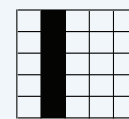

8. 2x4

9. Double Action

10. Indian Star

11. Crazy Arrow Head

12. Regular Bingo

13a. Crazy "C"

13b. Blackout

14. Wild Shooting Star

15. Double Bingo

16. Hardway Six Pack

17. Rapid Progressive B/O

18. Bonanza B/O

Regular Bingos Seven Ways!

Evening Bingo

is better at the beach!

Traveler

SHORELINE PACKAGE

- 5 - Six-ons \$25.00
- 1 - Indian Star \$1.00
- 1 - CW Progressive ... \$1.00
- 1 - Bonanza \$1.00
- 1 - Double Action \$1.00

TOTAL \$29

SILVER PACKAGE

- 8 - Six-ons \$40.00
- 2 - Indian Star \$2.00
- 2 - CW Progressive ... \$2.00
- 2 - Bonanza \$2.00
- 2 - Double Action \$2.00