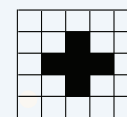

8. 2x4

9. Double Action

10. Indian Star

11. Crazy Arrow Head

12. Regular Bingo

13a. Crazy "C"

13b. Blackout

14. Wild Shooting Star

15. Double Bingo

16. Hardway Six Pack

17. Rapid Progressive B/O

18. Bonanza B/O

Regular Bingos Seven Ways!

Evening Bingo

is better at the beach!

Traveler

SHORELINE PACKAGE

- 5 - Six-ons \$25.00
- 1 - Indian Star \$1.00
- 1 - CW Progressive ... \$1.00
- 1 - Bonanza \$1.00
- 1 - Double Action \$1.00

TOTAL \$29

SILVER PACKAGE

- 8 - Six-ons \$40.00
- 2 - Indian Star \$2.00
- 2 - CW Progressive ... \$2.00
- 2 - Bonanza \$2.00
- 2 - Double Action \$2.00