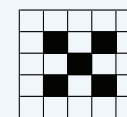

8. 2x4

9. Double Action

10. Indian Star

11. Crazy Arrow Head

12. Regular Bingo

13a. Crazy "C"

13b. Blackout

14. Wild Shooting Star

15. Double Bingo

16. Hardway Six Pack

17. Rapid Progressive B/O

18. Bonanza B/O

Regular Bingos Seven Ways!

Evening Bingo

is better at the beach!

Traveler

SHORELINE PACKAGE

- 5 - Six-ons \$25.00
- 1 - Indian Star \$1.00
- 1 - CW Progressive ... \$1.00
- 1 - Bonanza \$1.00
- 1 - Double Action \$1.00

TOTAL \$29

SILVER PACKAGE

- 8 - Six-ons \$40.00
- 2 - Indian Star \$2.00
- 2 - CW Progressive ... \$2.00
- 2 - Bonanza \$2.00
- 2 - Double Action \$2.00