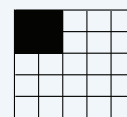

*Split equally among multiple winners

1. Ribbon

2. Diagonal with Opposite Corners

3. Vertical & Horizontal

4. Block of Nine

8. Large Crazy "T"

6. Six Around the Corner

7. One Easy, One Hard

8. 2x4

9. Double Action

10. Indian Star

11. Crazy Arrow Head

12. Regular Bingo

13a. Crazy "C"

13b. Blackout

14. Wild Shooting Star

15. Double Bingo

16. Hardway Six Pack

17. Rapid Progressive B/O

18. Bonanza B/O

Regular Bingos Seven Ways!

Evening Bingo

is better at the beach!

Traveler

SHORELINE PACKAGE

- 5 - Six-ons \$25.00
- 1 - Indian Star \$1.00
- 1 - CW Progressive ... \$1.00
- 1 - Bonanza \$1.00
- 1 - Double Action \$1.00

TOTAL \$29

SILVER PACKAGE

- 8 - Six-ons \$40.00
- 2 - Indian Star \$2.00
- 2 - CW Progressive ... \$2.00
- 2 - Bonanza \$2.00
- 2 - Double Action \$2.00