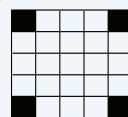

*Split equally among multiple winners

1. Ribbon

2. Diagonal with Opposite Corners

3. Vertical & Horizontal

4. Block of Nine

8. Large Crazy "T"

6. Six Around the Corner

7. One Easy, One Hard

8. 2x4

9. Double Action

10. Indian Star

11. Crazy Arrow Head

12. Regular Bingo

13a. Crazy "C"

13b. Blackout

14. Wild Shooting Star

15. Double Bingo

16. Hardway Six Pack

17. Rapid Progressive B/O

18. Bonanza B/O

Regular Bingos Seven Ways!

Evening Bingo

is better at the beach!

Traveler

SHORELINE PACKAGE

- 5 - Six-ons \$25.00
- 1 - Indian Star \$1.00
- 1 - CW Progressive ... \$1.00
- 1 - Bonanza \$1.00
- 1 - Double Action \$1.00

TOTAL \$29

SILVER PACKAGE

- 8 - Six-ons \$40.00
- 2 - Indian Star \$2.00
- 2 - CW Progressive ... \$2.00
- 2 - Bonanza \$2.00
- 2 - Double Action \$2.00