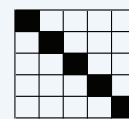

8. 2x4

9. Double Action

10. Indian Star

11. Crazy Arrow Head

12. Regular Bingo

13a. Crazy "C"

13b. Blackout

14. Wild Shooting Star

15. Double Bingo

16. Hardway Six Pack

17. Rapid Progressive B/O

18. Bonanza B/O

Regular Bingos Seven Ways!

Evening Bingo

is better at the beach!

Traveler

SHORELINE PACKAGE

- 5 - Six-ons \$25.00
- 1 - Indian Star \$1.00
- 1 - CW Progressive ... \$1.00
- 1 - Bonanza \$1.00
- 1 - Double Action \$1.00

TOTAL \$29

SILVER PACKAGE

- 8 - Six-ons \$40.00
- 2 - Indian Star \$2.00
- 2 - CW Progressive ... \$2.00
- 2 - Bonanza \$2.00
- 2 - Double Action \$2.00